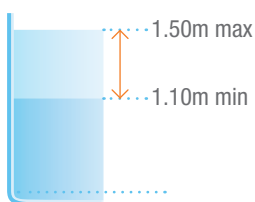

MULTI-POSITION HANDLEBAR

Its studied design and its multiple settings offer many positions depending on the exercises. Its 45° angle allows a more upright sitting to relieve lumbar pain.

SACRIFICIAL ANODE

ERGONOMICS FOR ALL

ALL POOLS

Quality	Aluminum Tech T6
Finition	Anodizing 15µm
Dimensions closed	L 99 cm x l 55.90 cm x H 113.70 cm
Weight	14,9 kg
Water Depth	1.10 m to 1.50 m
Warranty	2 years metal parts / 6 months wear parts
Ref	WX-WR3A