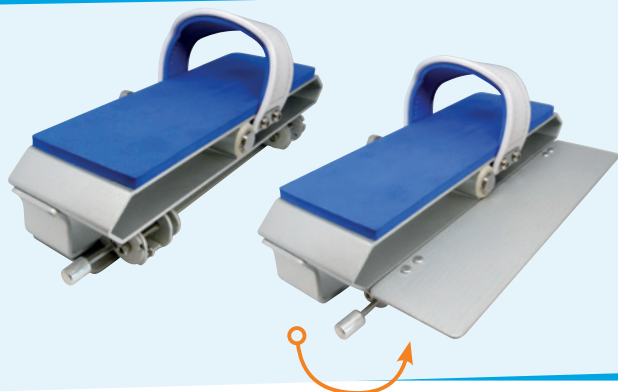

+54%
RESISTANCE

ALUMINUM
ANODISED
STRUCTURE

INTENSITY Soft to moderate

GOALS

*Boost your cardio
& refine your silhouette*

AQUABIKE ALU WR3 AIR

40%
LIGHTER THAN
STAINLESS
STEEL

**ALUMINUM
ANODISED
STRUCTURE**

INNOVATION

Its new structure **6063 T6 anodized aluminum** allows it to display a featherweight of **14,9kg**, ideal for **pool entrances and exits**, while ensuring perfect rigidity. Coupled with its wide feet and silicone suction cups, the WR3 AIR is easy and reassuring to use.

Its multiple adjustments of the feet, the saddle and the handlebars, as well as its pedals with variable resistance make them resolutely versatile.

AQUA DOUBLE SPEED PEDALS

+54%
RESISTANCE

Designed with a flap under the pedal to create additional resistance. Pedal closed, you have a soft resistance for warm up, open the flap and double the intensity. Customize your workout with this unique pedal.

BAREFOOT USE

Its foam covers the pedal as well as the inside of the strap to limit the irritations, even during intense efforts.

EXPRESS DRAINAGE

Innovative system of targeted perforations allowing the structure to fill or empty water in a few seconds. Combined with its light weight, the entrances and exits of pools are extremely easy.