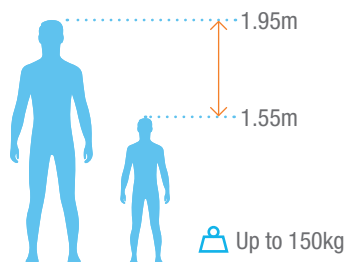

MULTI-POSITION HANDLEBAR

Its studied design and its multiple settings offer many positions depending on the exercises. Its 45° angle allows a more upright sitting to relieve lumbar pain.

SACRIFICIAL ANODE

ERGONOMICS FOR ALL

ALL POOLS

Quality	Aluminum Tech T6
Finition	Anodizing 15µm
Dimensions closed	L 99 cm x l 55.90 cm x H 113.70 cm
Weight	14,9 kg
Water Depth	1.10 m to 1.50 m
Warranty	2 years metal parts / 6 months wear parts
Ref	WX-WR3A