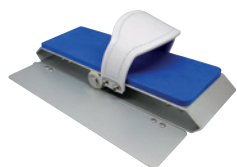

INNOVATION

Its new structure **6063 T6 anodized aluminum** allows it to display a featherweight of **14,9kg**, ideal for **pool entrances and exits**, while ensuring perfect rigidity. Coupled with its wide feet and silicone suction cups, the WR3 AIR is easy and reassuring to use.

Its multiple adjustments of the feet, the saddle and the handlebars, as well as its pedals with variable resistance make them resolutely versatile.

AQUA DOUBLE SPEED PEDALS

+54%
RESISTANCE

Designed with a flap under the pedal to create additional resistance. Pedal closed, you have a soft resistance for warm up, open the flap and double the intensity. Customize your workout with this unique pedal.

BAREFOOT USE

Its foam covers the pedal as well as the inside of the strap to limit the irritations, even during intense efforts.

EXPRESS DRAINAGE

Innovative system of targeted perforations allowing the structure to fill or empty water in a few seconds. Combined with its light weight, the entrances and exits of pools are extremely easy.

MULTI-POSITION HANDLEBAR

Its studied design and its multiple settings offer many positions depending on the exercises. Its 45° angle allows a more upright sitting to relieve lumbar pain.

SACRIFICIAL ANODE