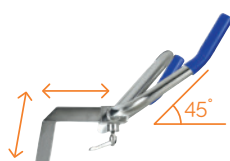

INNOVATION

Its new structure **6063 T6 anodized aluminum** allows it to display a featherweight of **14,9kg**, ideal for **pool entrances and exits**, while ensuring perfect rigidity. Coupled with its wide feet and silicone suction cups, the WR3 AIR is easy and reassuring to use.

Its multiple adjustments of the feet, the saddle and the handlebars, as well as its pedals with variable resistance make them resolutely versatile.

AQUA DOUBLE SPEED PEDALS

+54%
RESISTANCE

Designed with a flap under the pedal to create additional resistance. Pedal closed, you have a soft resistance for warm up, open the flap and double the intensity. Customize your workout with this unique pedal.

BAREFOOT USE

Its foam covers the pedal as well as the inside of the strap to limit the irritations, even during intense efforts.

EXPRESS DRAINAGE

Innovative system of targeted perforations allowing the structure to fill or empty water in a few seconds. Combined with its light weight, the entrances and exits of pools are extremely easy.

ERGONOMICS FOR ALL

ALL POOLS

Quality	Aluminum Tech T6
Finition	Anodizing 15µm
Dimensions closed	L 99 cm x l 55.90 cm x H 113.70 cm
Weight	14,9 kg
Water Depth	1.10 m to 1.50 m
Warranty	2 years metal parts / 6 months wear parts
Ref	WX-WR3A