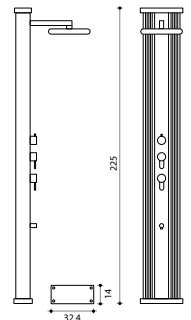

Stainless steel
DS-D463AX

Anthracyte paint finish
+ brushed aluminium casing
DS-D463NX

SPECIFICATIONS

Material	Aluminium	Base dimensions	14 x 32.4 cm
Capacity	40L	Entry connections Ø1/2"	1 Hot / 1 Cold
Weight	25 kg	Fixing kit	included
Height	228 cm	Warranty	2 years

DADA CURVE

Also available as a curved version, the DADA CURVE stands out thanks to its taunt lines and its extremely flat, mirror-effect square showerhead.

Thanks to its slender curves, it will naturally blend in to any garden while adding a designer touch

SPECIFICATIONS

Material	Aluminium	Base dimensions	14 x 32.4 cm
Capacity	40L	Entry connections Ø1/2"	1 Hot / 1 Cold
Weight	25 kg	Fixing kit	included
Height	222 cm	Warranty	2 years