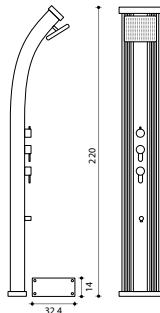

Formidra Prestige

DADA PIÙ

Formidra renews its flagship model, the DADA. Available in straight or curved version, it combines Formidra hybrid technology with a capacity of 40L, guaranteeing temperature showers, whatever the number of users. The high-end finishes of its stainless steel-look mixers, its adjustable shower head and handshower make it an exceptional object.

FORMIDRA INNOVATION HYBRID TECHNOLOGY

The DADA line not only includes FORMIDRA solar technology but also a hot water inlet from the main supply of the house. This way, you benefit from 100% solar hot water and from hot water drawn from the domestic supply when necessary.

HYBRID SHOWERS DADA

DADA STRAIGHT

SPECIFICATIONS

Material	Aluminium	Base dimensions	14 x 32.4 cm
Capacity	40L	Entry connections Ø1/2"	1 Hot / 1 Cold
Weight	25 kg	Fixing kit	included
Height	228 cm	Warranty	2 years

DADA CURVE

Also available as a curved version, the DADA CURVE stands out thanks to its taunt lines and its extremely flat, mirror-effect square showerhead.

Thanks to its slender curves, it will naturally blend in to any garden while adding a designer touch

SPECIFICATIONS

Material	Aluminium	Base dimensions	14 x 32.4 cm
Capacity	40L	Entry connections Ø1/2"	1 Hot / 1 Cold
Weight	25 kg	Fixing kit	included
Height	222 cm	Warranty	2 years