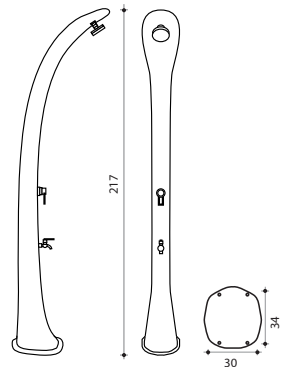

Photos non contractuelles

SOLAR SHOWER COBRA

Unique design !

32 L

5 colours available

COBRA

The Cobra is eco-friendly, because it is being heated by solar energy and made of recyclable materials – just like the entire Formidra range.

Designed in high-density polyethylene, the Cobra is available in 5 colours and includes a foot rinse.

Douche solaire 32L

With foot rinse
Material : PEHD*
Height : 217cm
Fixing kit included
Warranty 2 years