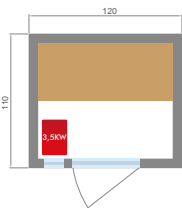

Harvia stove included

Lighting beneath the bench

Sauna kit included

Cozy ambiance

CHARACTERISTICS

Capacity	2 PERSONS	3 PERSONS	3/4 PERSONS	4 PERSONS
Model	Zen 2	Zen 3	Zen 3C	Zen 4
Floor dimensions	120 x 110 cm	153 x 110 cm	150 x 150 cm	198 x 174 cm
Overall dimensions	120 x 110 x 190 cm	153 x 110 x 190 cm	150 x 150 x 200 cm	198 x 174 x 200 cm
Structure	100% Canadian spruce wood			
Equipment	Soft lighting, lighting under bench, bench, headrest on walls Harvia electric stove			
Accessories	Sauna kit: wooden ladle and bucket, thermometer, hygrometer and traditional hourglass Optional: Spruce wood backrest and headrest			
Door	8 mm thick safety glass			4 mm glass wood frame
Power	Mono 230V 1N or Tri 430V 3N			
Weight	120 kg	186 kg	150 kg	232 kg
Warranty	Electronics 2 years / Wood 7 years			
Reference	SN-ZEN2PK	SN-ZEN3PK	SN-ZEN3CPK	SN-ZEN4PK