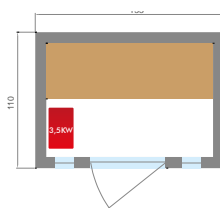

Harvia stove included

Lighting beneath the bench

Sauna kit included

Cozy ambiance

CHARACTERISTICS

Capacity	2 PERSONS	3 PERSONS	3/4 PERSONS	4 PERSONS
Model	Zen 2	Zen 3	Zen 3C	Zen 4
Floor dimensions	120 x 110 cm	153 x 110 cm	150 x 150 cm	198 x 174 cm
Overall dimensions	120 x 110 x 190 cm	153 x 110 x 190 cm	150 x 150 x 200 cm	198 x 174 x 200 cm
Structure	100% Canadian spruce wood			
Equipment	Soft lighting, lighting under bench, bench, headrest on walls Harvia electric stove			
Accessories	Sauna kit: wooden ladle and bucket, thermometer, hygrometer and traditional hourglass Optional: Spruce wood backrest and headrest			
Door	8 mm thick safety glass			4 mm glass wood frame
Power	Mono 230V 1N or Tri 430V 3N			
Weight	120 kg	186 kg	150 kg	232 kg
Warranty	Electronics 2 years / Wood 7 years			
Reference	SN-ZEN2PK	SN-ZEN3PK	SN-ZEN3CPK	SN-ZEN4PK