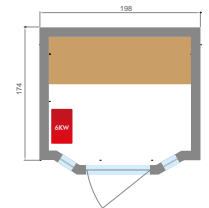

Harvia stove included

Lighting beneath the bench

Sauna kit included

Cozy ambiance

CHARACTERISTICS

Capacity	2 PERSONS	3 PERSONS	3/4 PERSONS	4 PERSONS
Model	Zen 2	Zen 3	Zen 3C	Zen 4
Floor dimensions	120 x 110 cm	153 x 110 cm	150 x 150 cm	198 x 174 cm
Overall dimensions	120 x 110 x 190 cm	153 x 110 x 190 cm	150 x 150 x 200 cm	198 x 174 x 200 cm
Structure	100% Canadian spruce wood			
Equipment	Soft lighting, lighting under bench, bench, headrest on walls Harvia electric stove			
Accessories	Sauna kit: wooden ladle and bucket, thermometer, hygrometer and traditional hourglass Optional: Spruce wood backrest and headrest			
Door	8 mm thick safety glass			4 mm glass wood frame
Power	Mono 230V 1N or Tri 430V 3N			
Weight	120 kg	186 kg	150 kg	232 kg
Warranty	Electronics 2 years / Wood 7 years			
Reference	SN-ZEN2PK	SN-ZEN3PK	SN-ZEN3CPK	SN-ZEN4PK