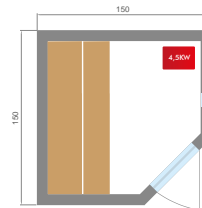

Harvia stove included

Lighting beneath the bench

Sauna kit included

Cozy ambiance

CHARACTERISTICS

Capacity	2 PERSONS	3 PERSONS	3/4 PERSONS	4 PERSONS
Model	Zen 2	Zen 3	Zen 3C	Zen 4
Floor dimensions	120 x 110 cm	153 x 110 cm	150 x 150 cm	198 x 174 cm
Overall dimensions	120 x 110 x 190 cm	153 x 110 x 190 cm	150 x 150 x 200 cm	198 x 174 x 200 cm
Structure	100% Canadian spruce wood			
Equipment	Soft lighting, lighting under bench, bench, headrest on walls Harvia electric stove			
Accessories	Sauna kit: wooden ladle and bucket, thermometer, hygrometer and traditional hourglass Optional: Spruce wood backrest and headrest			
Door	8 mm thick safety glass			4 mm glass wood frame
Power	Mono 230V 1N or Tri 430V 3N			
Weight	120 kg	186 kg	150 kg	232 kg
Warranty	Electronics 2 years / Wood 7 years			
Reference	SN-ZEN2PK	SN-ZEN3PK	SN-ZEN3CPK	SN-ZEN4PK