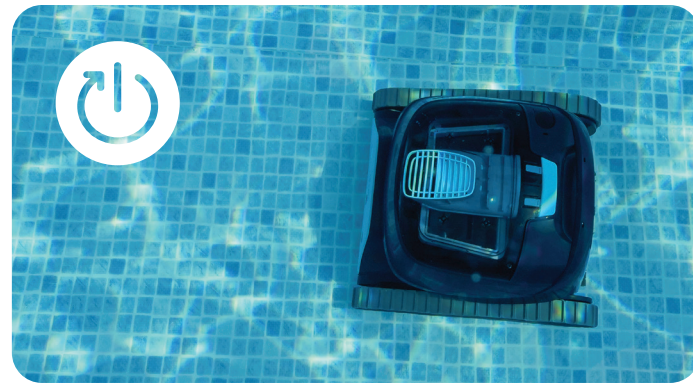

Eco Mode

Keeps your pool clean all week with 3X30-minute floor cleaning cycles

* Only on LIBERTY 300 and LIBERTY 400