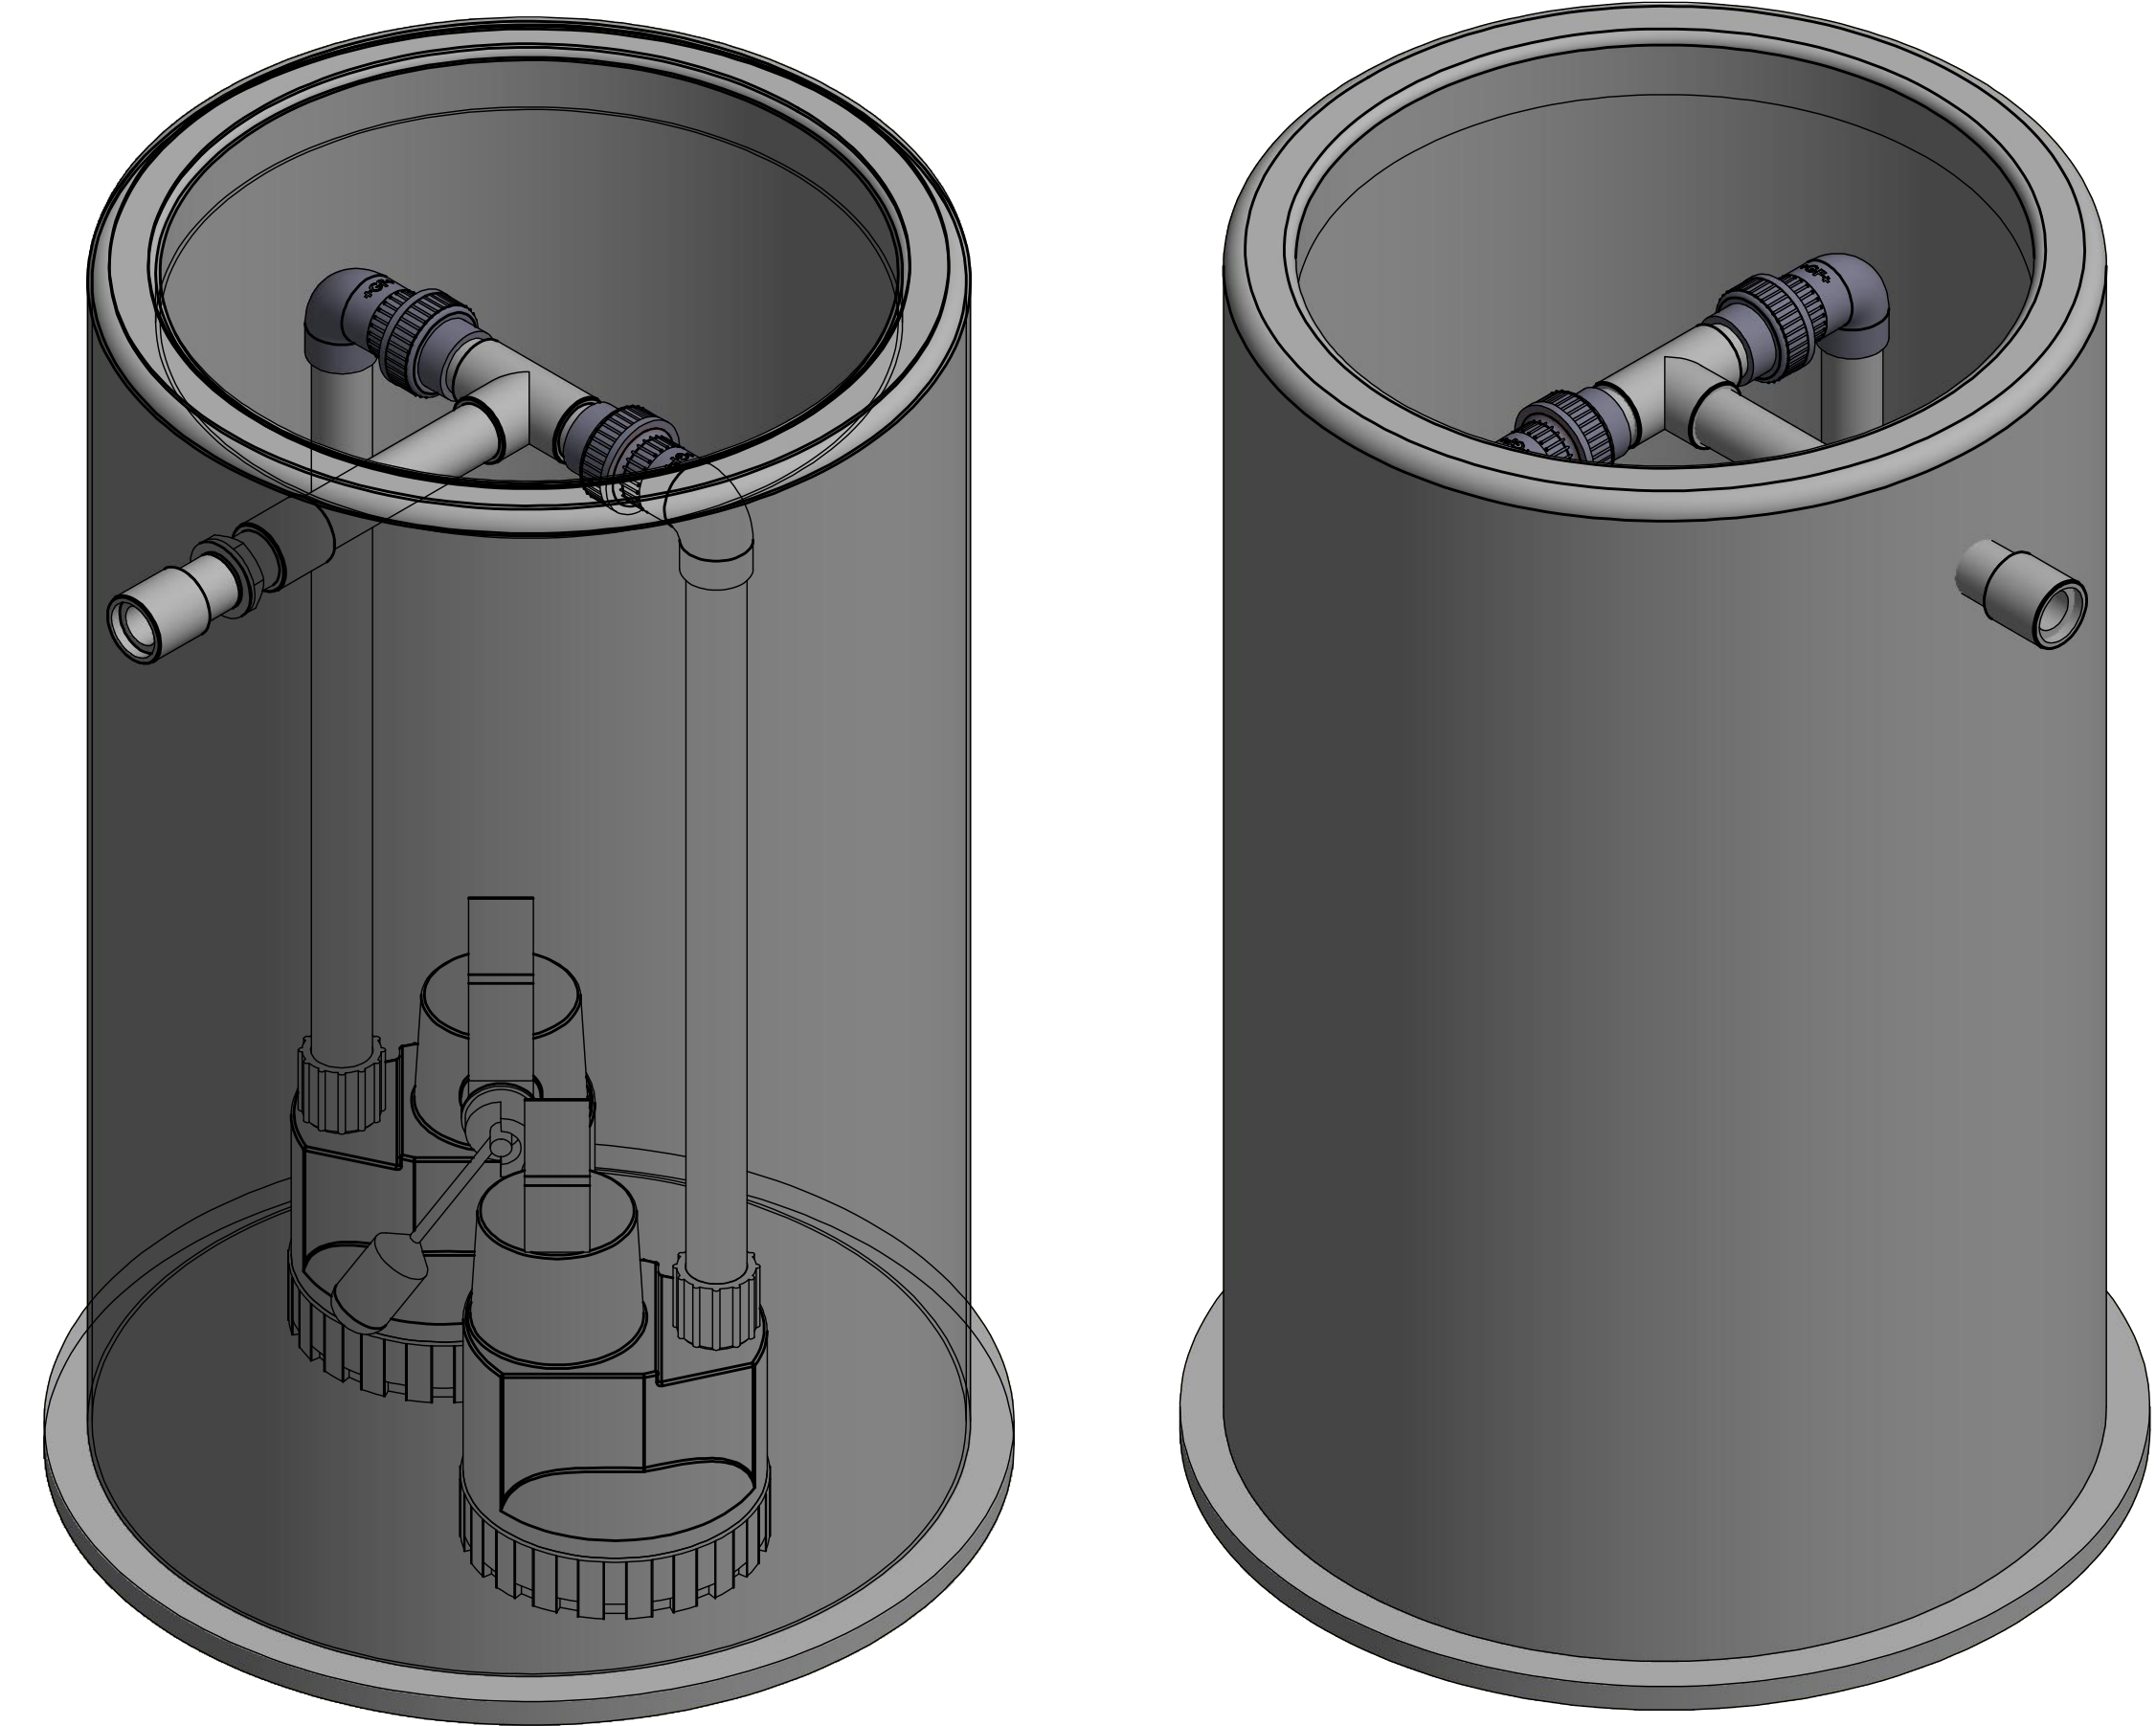

SECTION A-A
SCALE 1:5

Rev	Date	Description
THIRD ANGLE PROJECTION		
Drawn By:	R.U.	Checked By: C.W.
Drawn Date:	10/05/2021	Checked Date: 10/05/2021
Approved By:	C.W.	Approved Date: 10/05/2021
REV	1	SHEET 1 OF 1
SIZE	A3	SCALE 1:5

SECTION A-A
SCALE 1:5

Rev	Date	Description
THIRD ANGLE PROJECTION		
Drawn By:	R.U.	Checked By: C.W.
Approved By:	C.W.	REV 1
Drawn Date:	10/05/2021	Checked Date: 10/05/2021
Approved Date:	10/05/2021	SIZE A3
		SHEET 1 OF 1
		SCALE 1:5