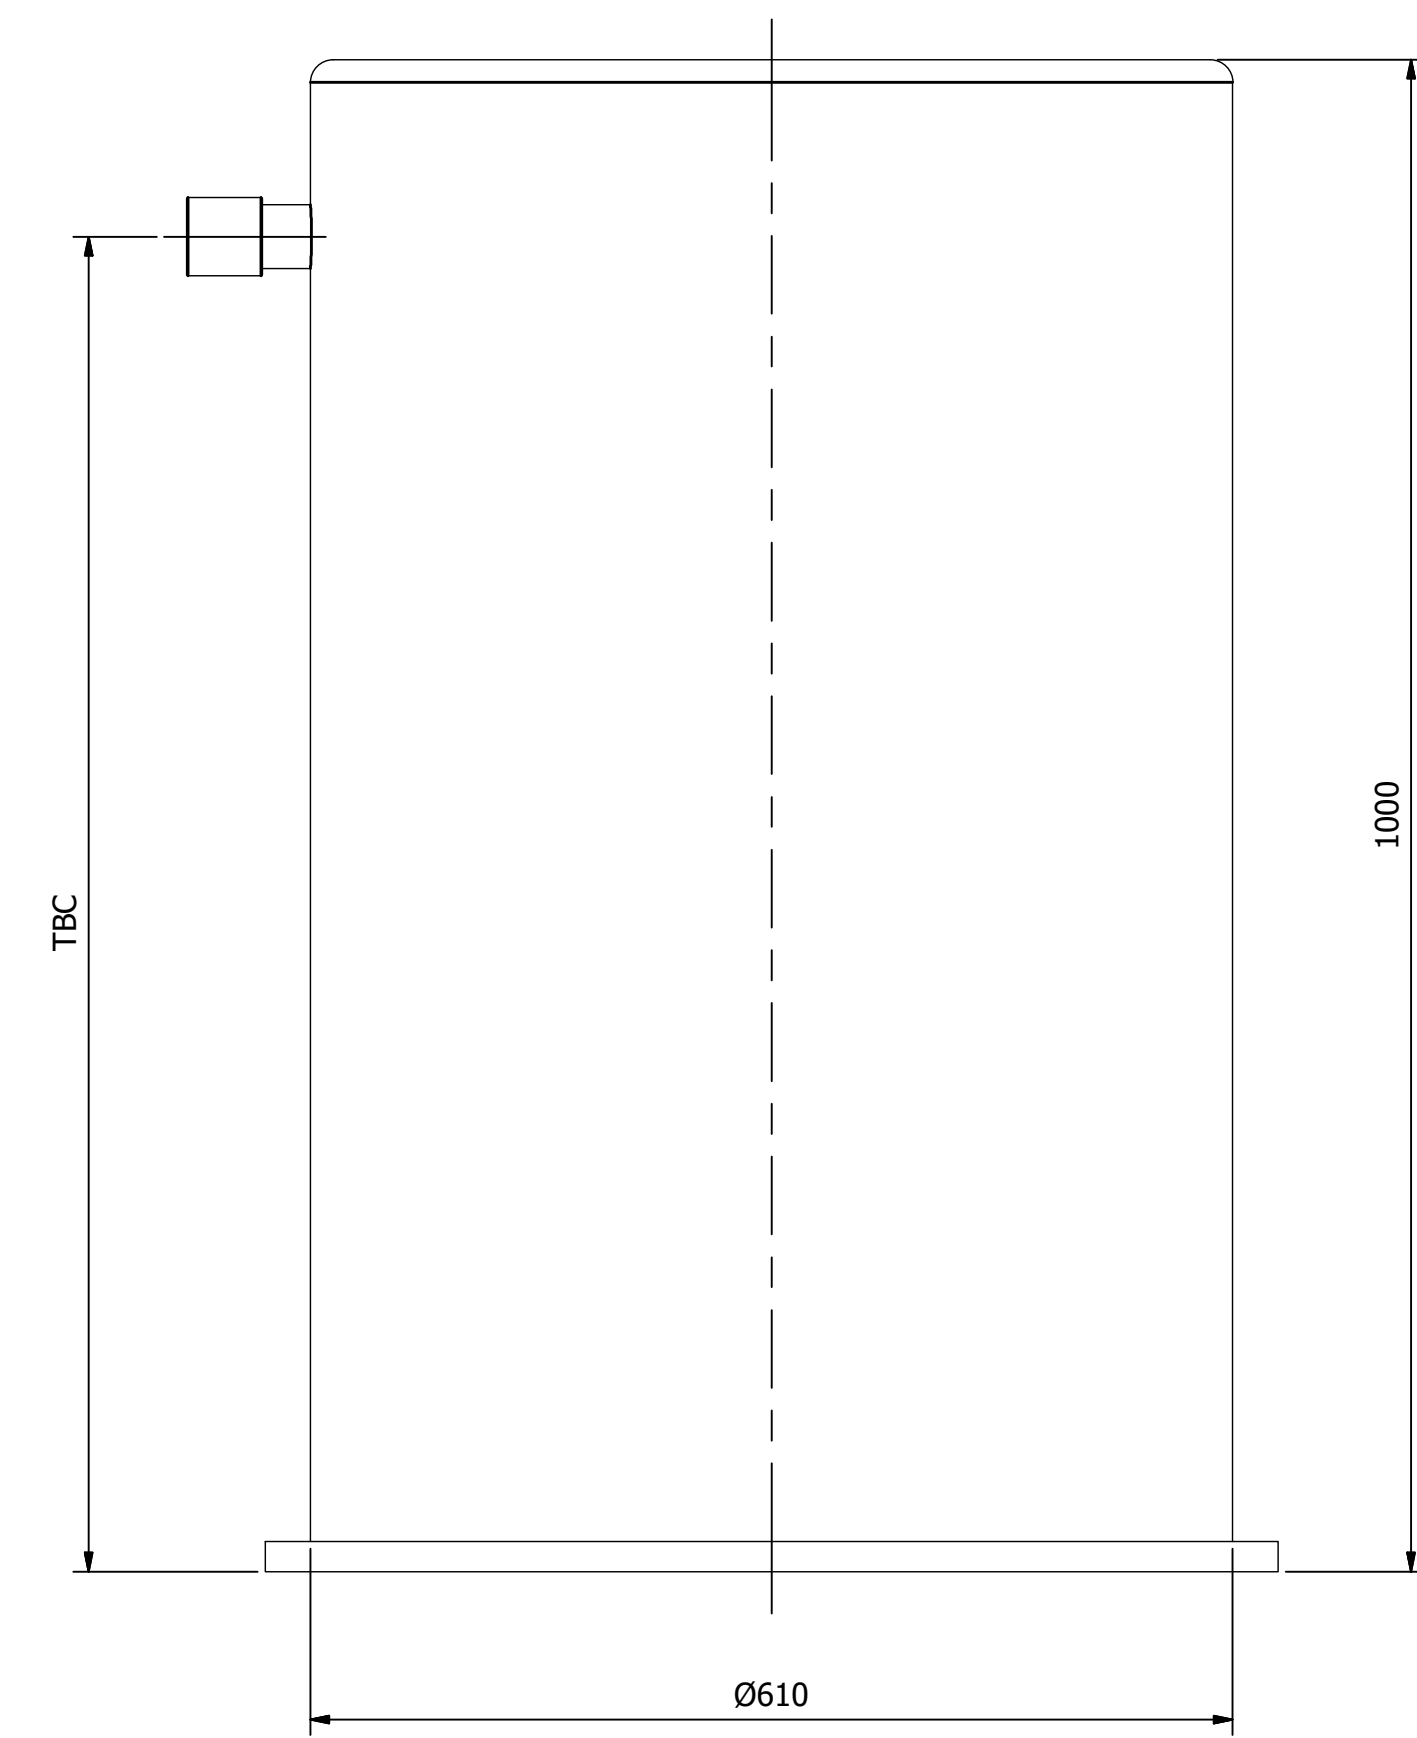

SECTION A-A
SCALE 1:5

Rev	Date	Description
THIRD ANGLE PROJECTION		
Drawn By:	R.U.	Checked By: C.W.
Drawn Date:	10/05/2021	Checked Date: 10/05/2021
Approved By:	C.W.	Approved Date: 10/05/2021
REV	1	SHEET 1 OF 1
SIZE	A3	SCALE 1:5

SECTION A-A
SCALE 1:5

Rev	Date	Description
THIRD ANGLE PROJECTION		
Drawn By:	R.U.	Checked By: C.W.
Approved By:	C.W.	REV 1
Drawn Date:	10/05/2021	Checked Date: 10/05/2021
Approved Date:	10/05/2021	SIZE A3
		SHEET 1 OF 1
		SCALE 1:5