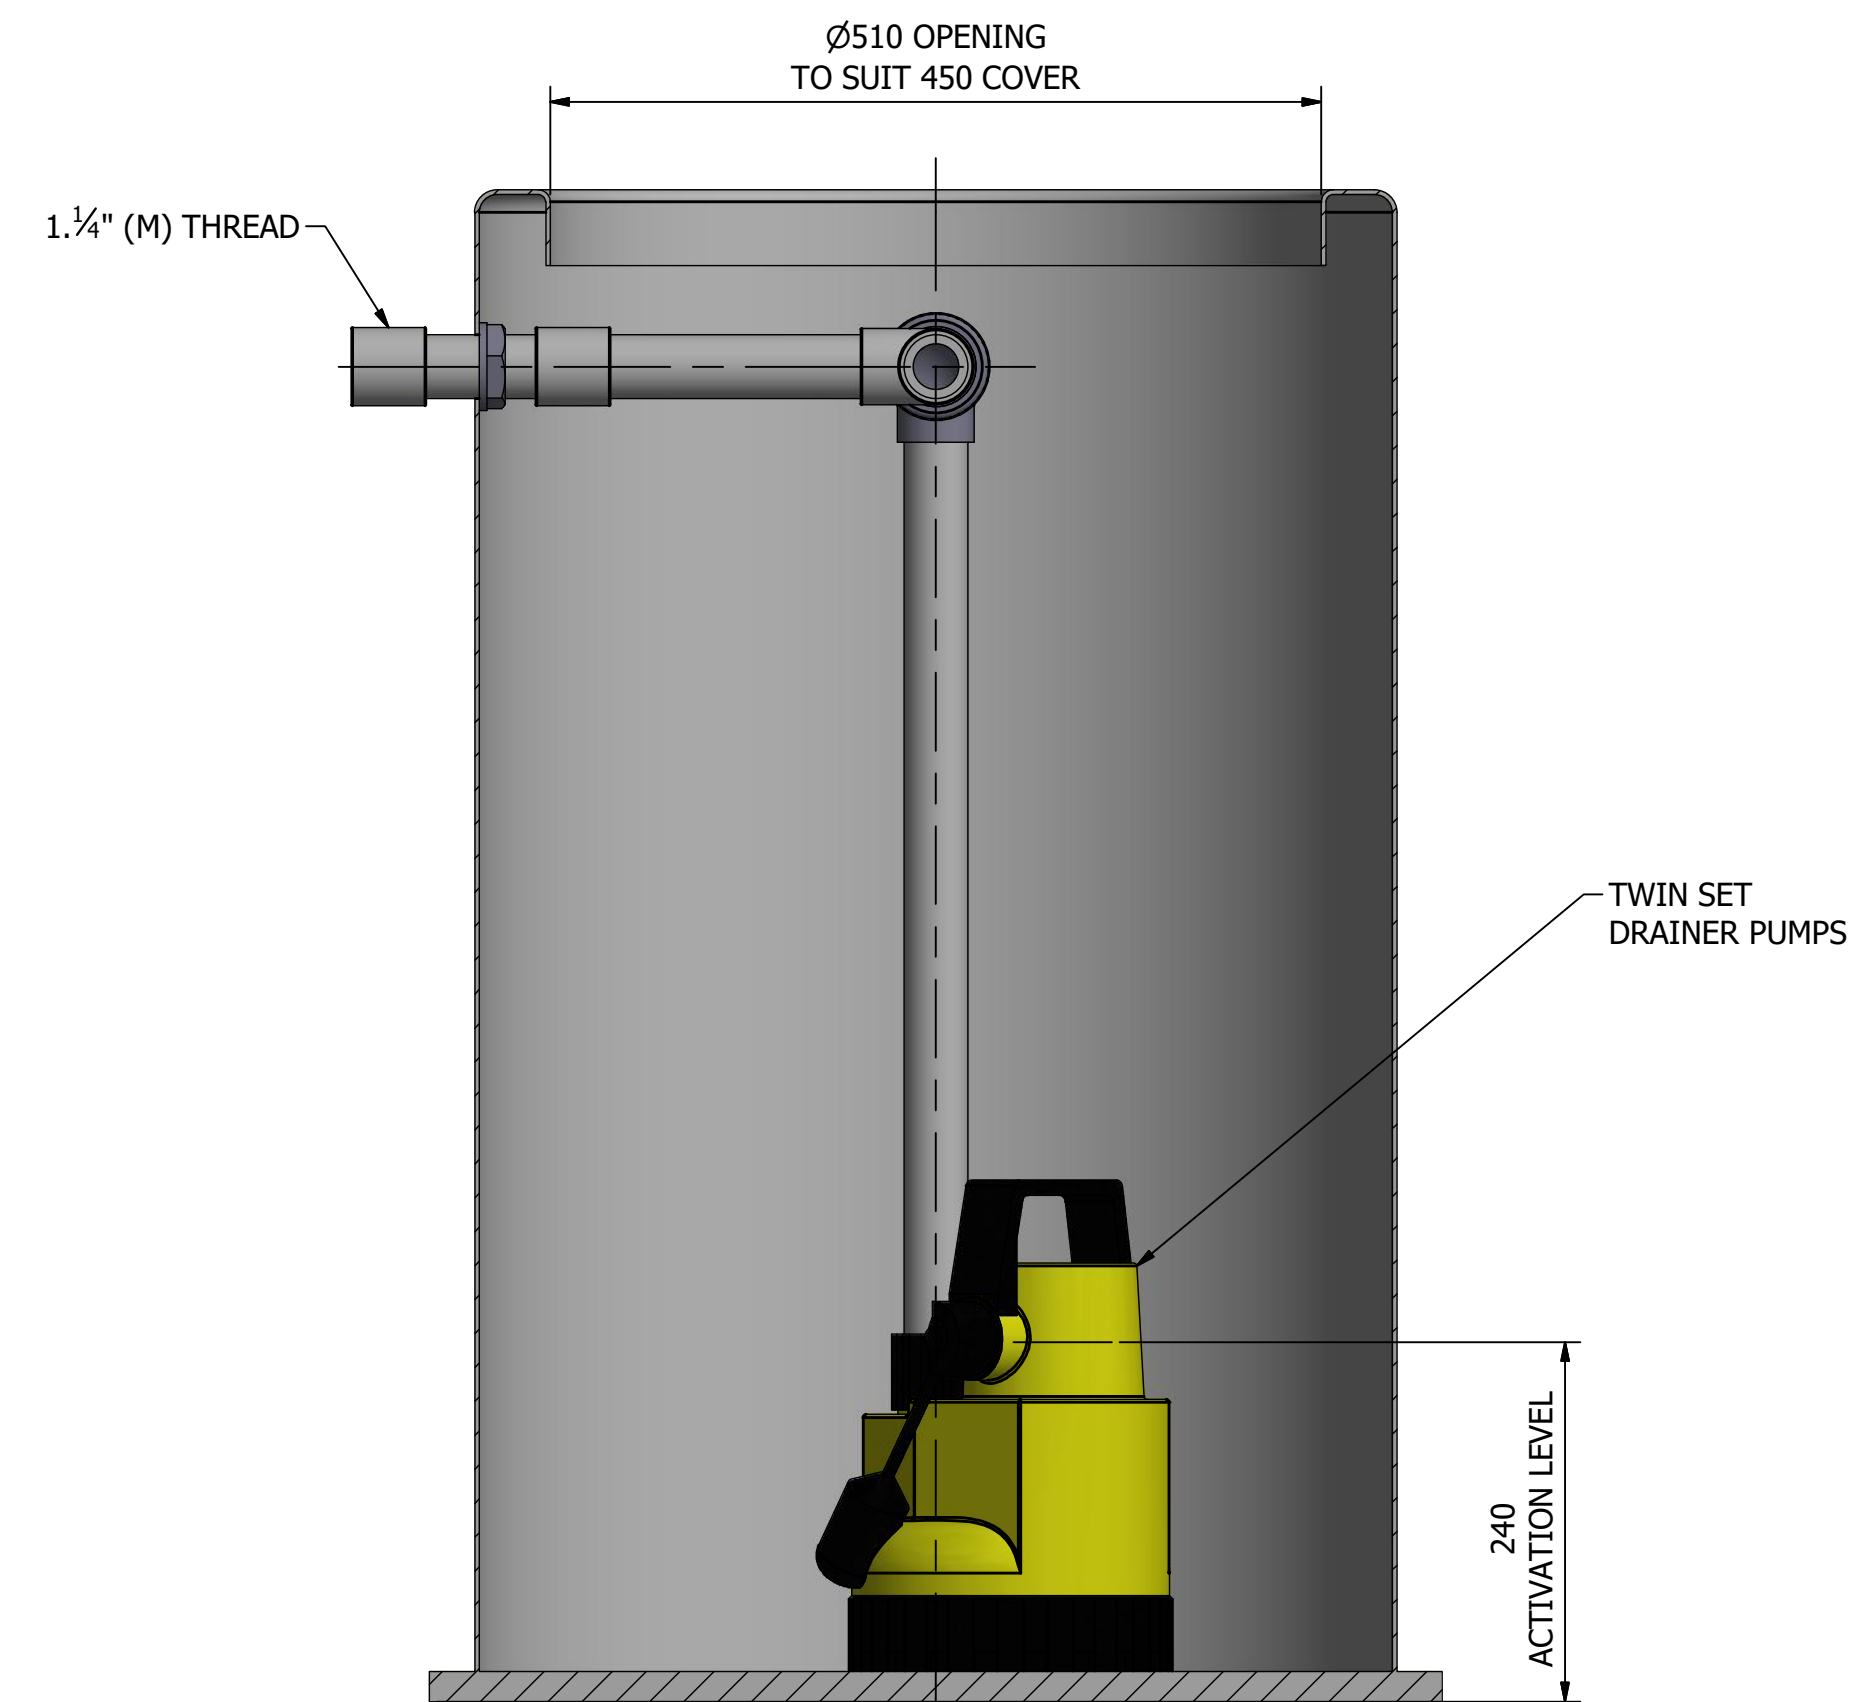

SECTION A-A
SCALE 1:5

Rev	Date	Description
THIRD ANGLE PROJECTION		
Drawn By:	R.U.	Checked By: C.W.
Drawn Date:	10/05/2021	Checked Date: 10/05/2021
Approved By:	C.W.	Approved Date: 10/05/2021
REV	1	SHEET 1 OF 1
SIZE	A3	SCALE 1:5

SECTION A-A
SCALE 1:5

Rev	Date	Description
THIRD ANGLE PROJECTION		
Drawn By:	R.U.	Checked By: C.W.
Approved By:	C.W.	REV 1
Drawn Date:	10/05/2021	Checked Date: 10/05/2021
Approved Date:	10/05/2021	SIZE A3
		SHEET 1 OF 1
		SCALE 1:5