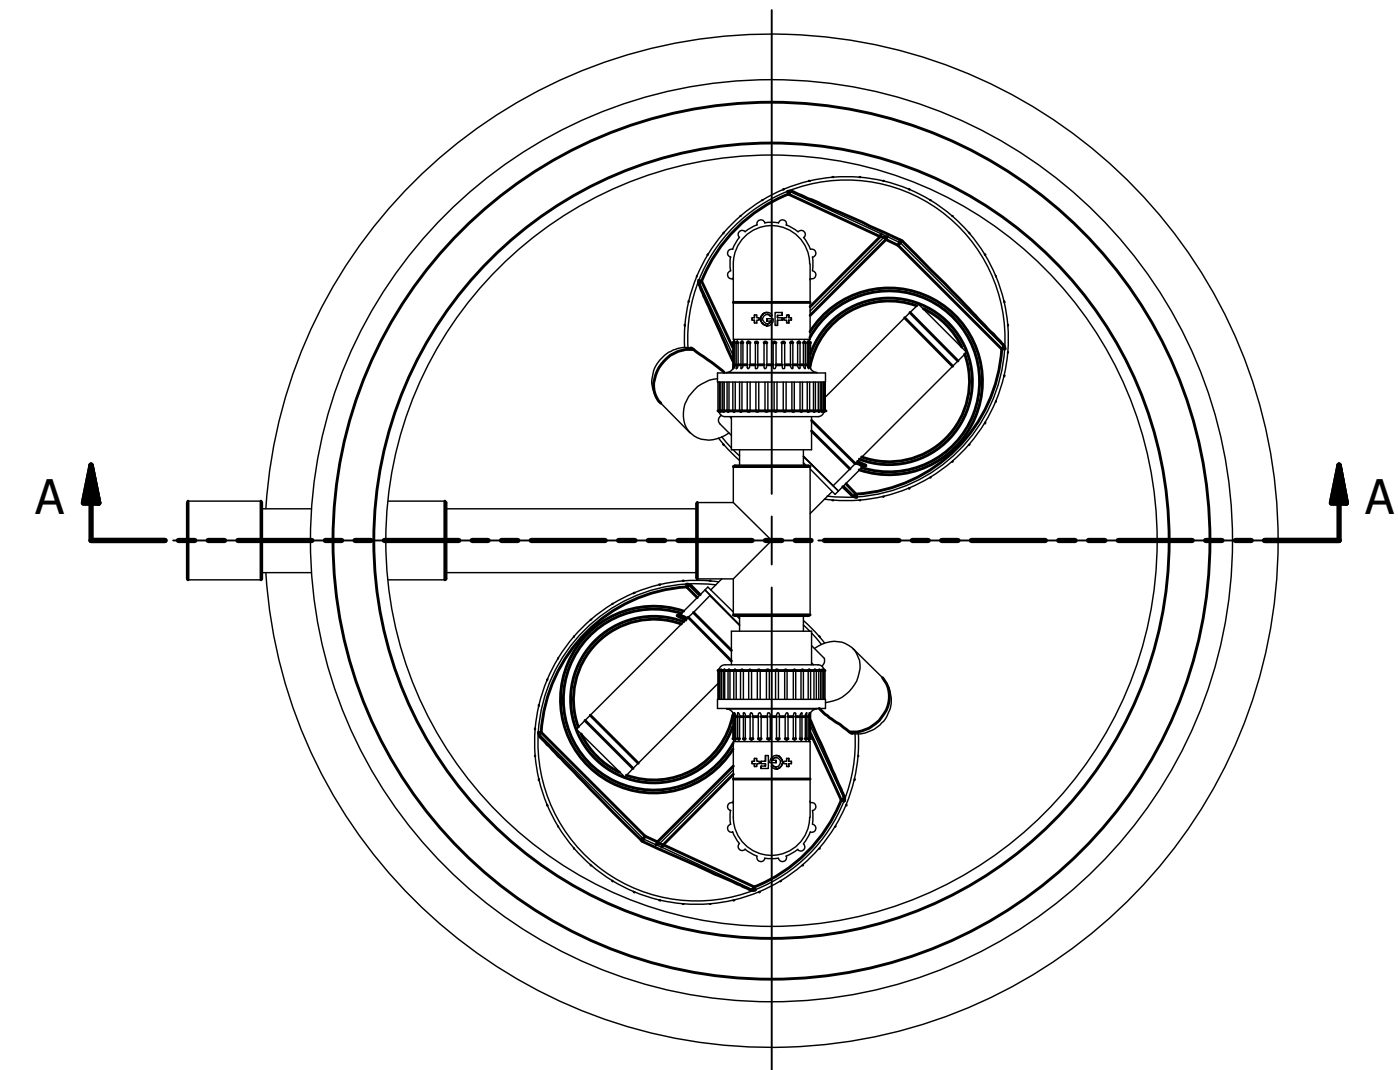

SECTION A-A
SCALE 1:5

Rev	Date	Description
THIRD ANGLE PROJECTION		
Drawn By:	R.U.	Checked By: C.W.
Drawn Date:	10/05/2021	Checked Date: 10/05/2021
Approved By:	C.W.	Approved Date: 10/05/2021
REV	1	SHEET 1 OF 1
SIZE	A3	SCALE 1:5

SECTION A-A
SCALE 1:5

Rev	Date	Description
THIRD ANGLE PROJECTION		
Drawn By:	R.U.	Checked By: C.W.
Approved By:	C.W.	REV 1
Drawn Date:	10/05/2021	Checked Date: 10/05/2021
Approved Date:	10/05/2021	SIZE A3
		SHEET 1 OF 1
		SCALE 1:5