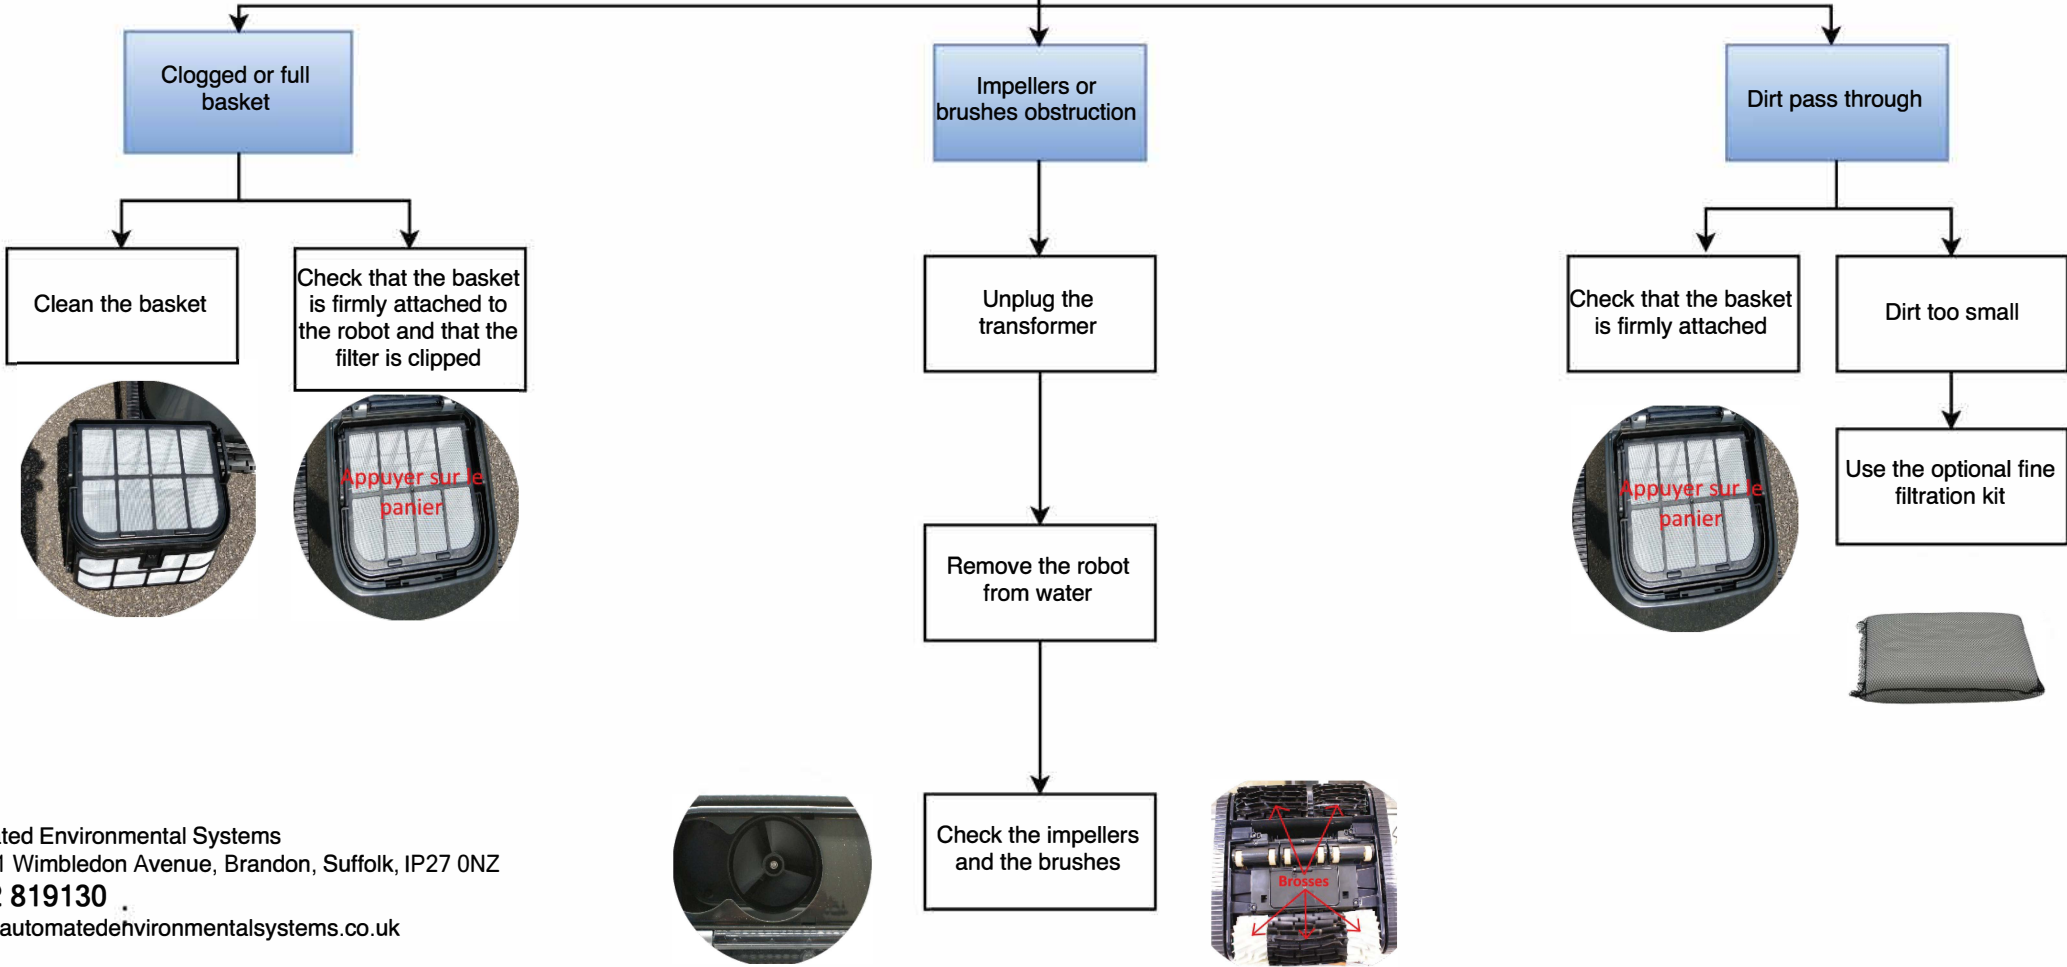

**ROBOT DOES NOT WORK**

**Test in situation, connected and under water**

**Robot does not collect dirt**

**Abnormal movements of the robot**

**IF THE LIGHTS FLASH**