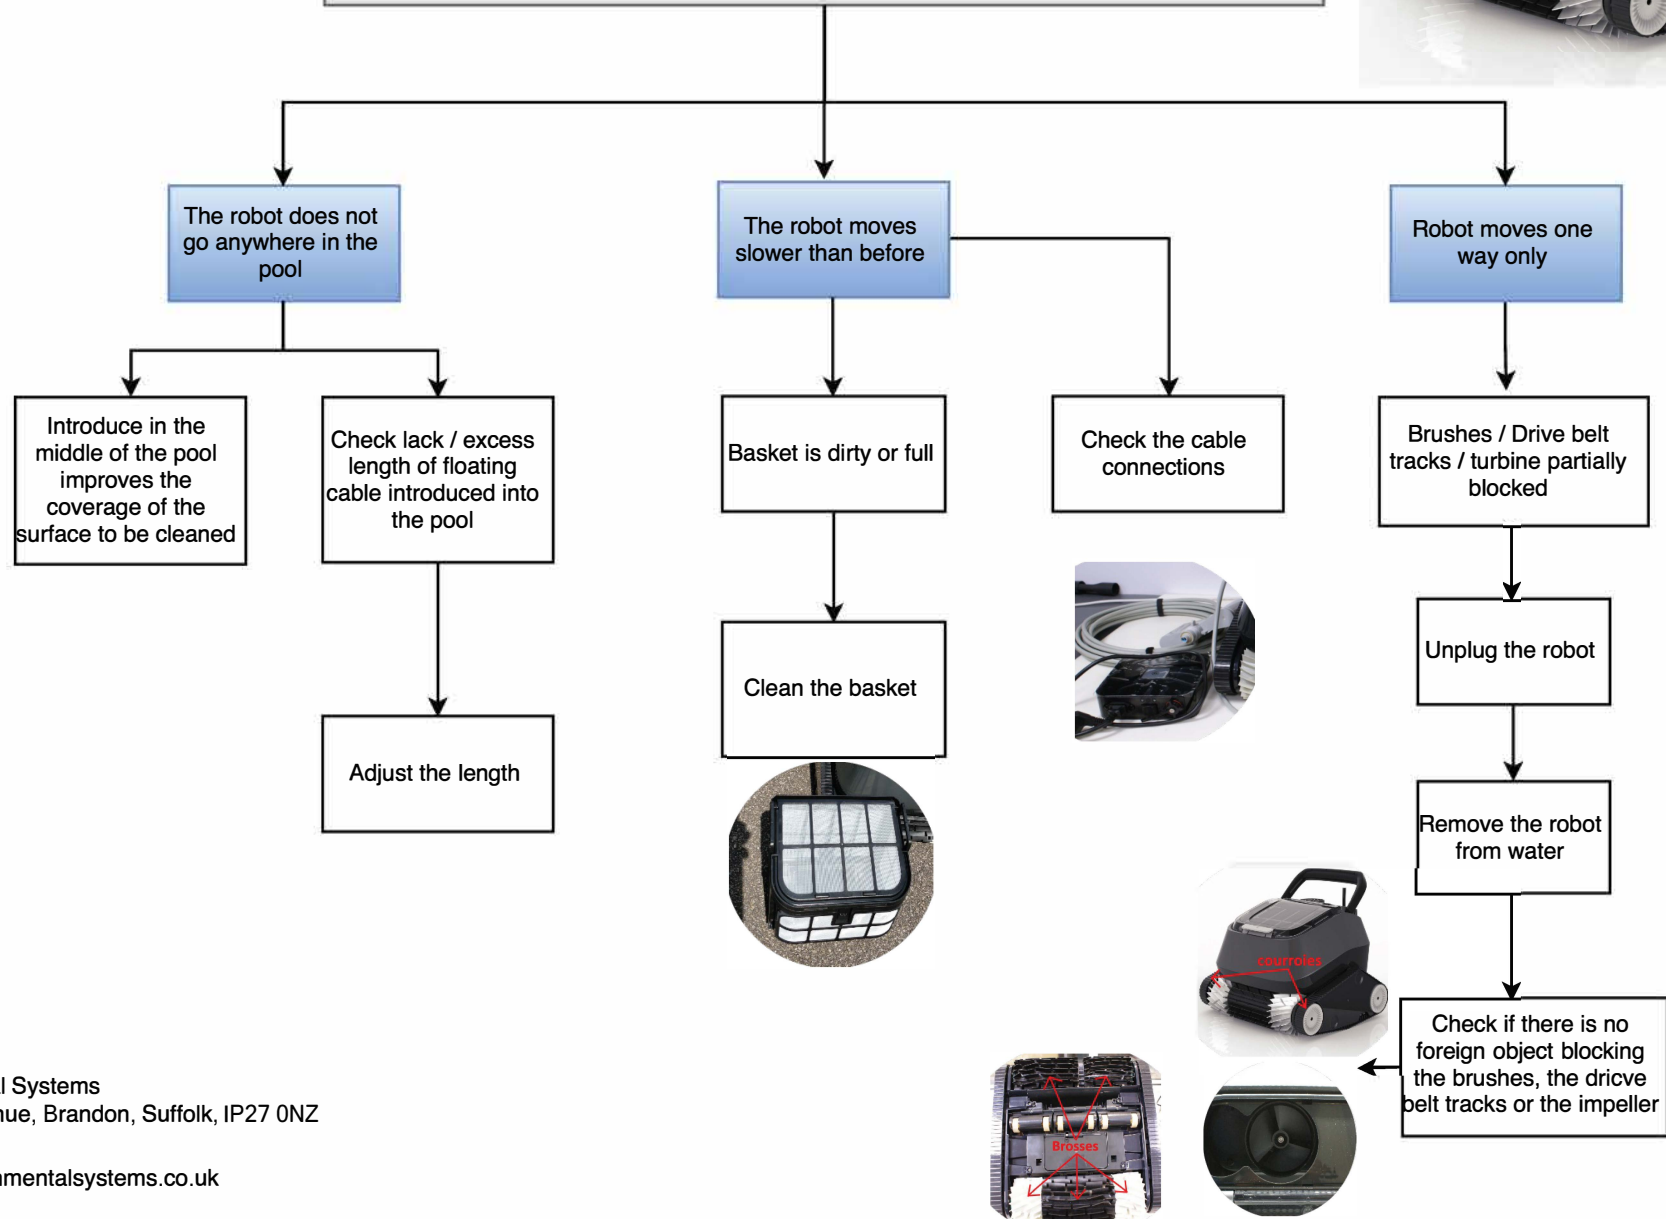

**ROBOT DOES NOT WORK**

**Test in situation, connected and under water**

**Robot does not collect dirt**

**Abnormal movements of the robot**

**IF THE LIGHTS FLASH**